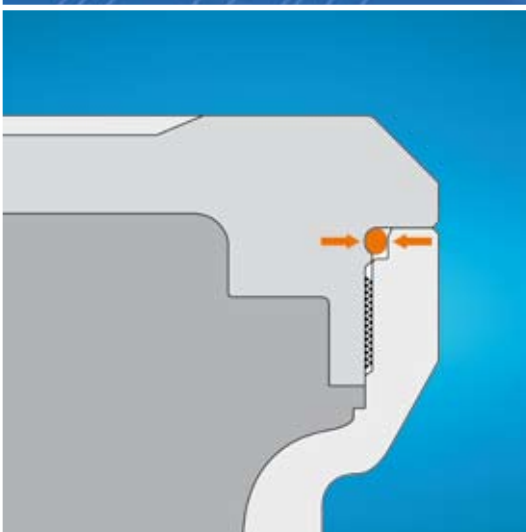

user-friendly

- > large enclosure opening allows easy and quick installation
- > access to full internal space
- > available in 4 different sizes

GUBOX

sturdy and safe

- > type of protection IP66
- > seawater-resistant according to EN 13 195-1